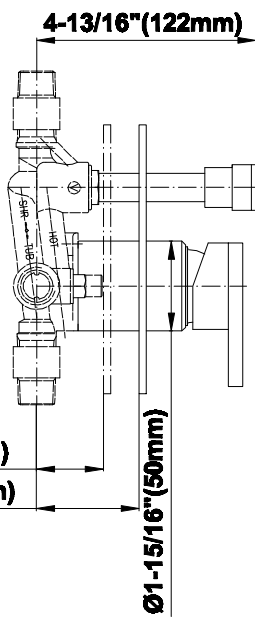

9-7/8" (251mm)

min. 31-1/2" (800mm) - max. 34-5/8" (880)

4-13/16" (122mm)

Wall max. 1-7-16" (37mm)

Wall max. 2-1/4" (57mm)

Ø 1-15/16" (50mm)

2-3/16" (55mm)

5-7/8" (150mm)

5-7/8" (150mm)

1-5/6" (48mm)

~ 1" (25mm)

2-1/2" (64mm)

G 1/2"

~ 1-1/2" (40mm)