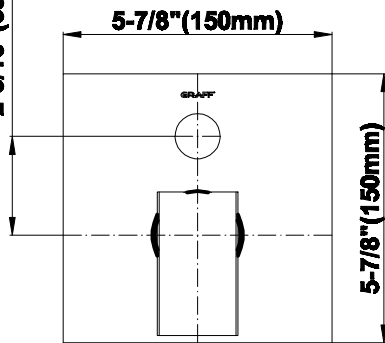

9-7/8" (251mm)

min. 31-1/2" (800mm) - max. 34-5/8" (880)

4-13/16" (122mm)

Wall max. 1-7-16" (37mm)

Wall max. 2-1/4" (57mm)

Ø 1-15/16" (50mm)

2-3/16" (55mm)

5-7/8" (150mm)

5-7/8" (150mm)

1-5/6" (48mm)

~ 1" (25mm)

2-1/2" (64mm)

G 1/2"

~ 1-1/2" (40mm)