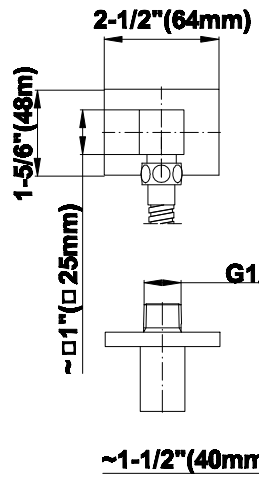

9-7/8" (251mm)

min. 31-1/2" (800mm) - max. 34-5/8" (880)

4-13/16" (122mm)

Wall max. 1-7-16" (37mm)

Wall max. 2-1/4" (57mm)

Ø 1-15/16" (50mm)

2-3/16" (55mm)

5-7/8" (150mm)

5-7/8" (150mm)

1-5/6" (48mm)

~ 1" (25mm)

2-1/2" (64mm)

G 1/2"

~ 1-1/2" (40mm)