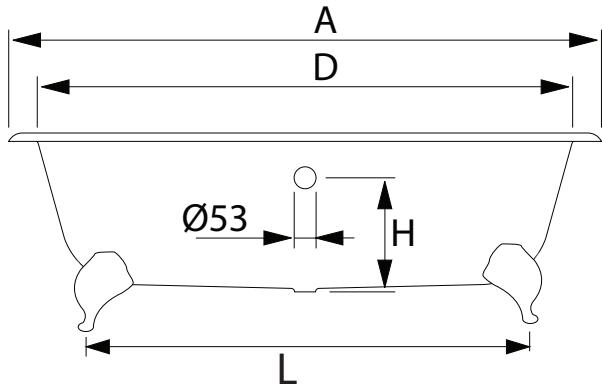

Basin Stand Collection	
Cast Iron Baths	Bentley Baths

1700	1700	780	475	1560	620	585	450	372	-	275	1008	-	-	-	-	-	
	A	B	C	D	E	F	G	H	I	J	L	M	N	O	P	Q	R

1700	
KG	LT
PESO/WEIGHT	VOL.
130	190

We recommend that all products are purchased with the assistance of a specialist bathroom retailer and always installed by an experienced installer who is a member of a recognized association. All sizes quoted are nominal: items may vary by plus or minus 2% against the figures quoted. When planning installations where dimensions are critical, it is essential that the space allowed for individual items is physically checked. Imperial Bathrooms can not be held liable for any costs associated with items not fitting in any given area. The contents of this statement are based on information correct at the time of publication. We reserve the right to make alterations and changes in product characteristics, fixing, packaging, operation etc at any time without notice.