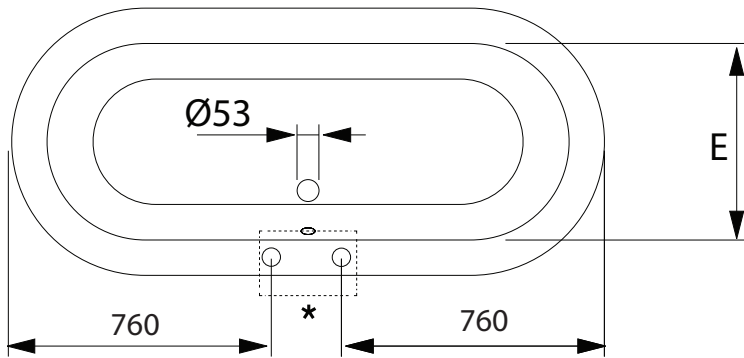

Basin Stand Collection	
Cast Iron Baths	Bentley Baths

1700	1700	780	475	1560	620	585	450	372	-	275	1008	-	-	-	-	-	
	A	B	C	D	E	F	G	H	I	J	L	M	N	O	P	Q	R

1700	
KG	LT
PESO/WEIGHT	VOL.
130	190

We recommend that all products are purchased with the assistance of a specialist bathroom retailer and always installed by an experienced installer who is a member of a recognized association. All sizes quoted are nominal: items may vary by plus or minus 2% against the figures quoted. When planning installations where dimensions are critical, it is essential that the space allowed for individual items is physically checked. Imperial Bathrooms can not be held liable for any costs associated with items not fitting in any given area. The contents of this statement are based on information correct at the time of publication. We reserve the right to make alterations and changes in product characteristics, fixing, packaging, operation etc at any time without notice.