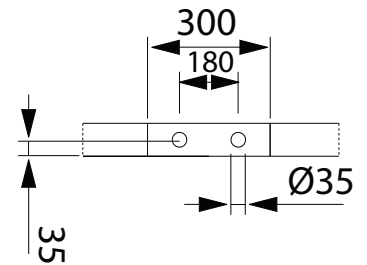

Basin Stand Collection	
Cast Iron Baths	Bentley Baths

1700	1700	780	475	1560	620	585	450	372	-	275	1008	-	-	-	-	-	
	A	B	C	D	E	F	G	H	I	J	L	M	N	O	P	Q	R

1700	
KG	LT
PESO/WEIGHT	VOL.
130	190

We recommend that all products are purchased with the assistance of a specialist bathroom retailer and always installed by an experienced installer who is a member of a recognized association. All sizes quoted are nominal: items may vary by plus or minus 2% against the figures quoted. When planning installations where dimensions are critical, it is essential that the space allowed for individual items is physically checked. Imperial Bathrooms can not be held liable for any costs associated with items not fitting in any given area. The contents of this statement are based on information correct at the time of publication. We reserve the right to make alterations and changes in product characteristics, fixing, packaging, operation etc at any time without notice.