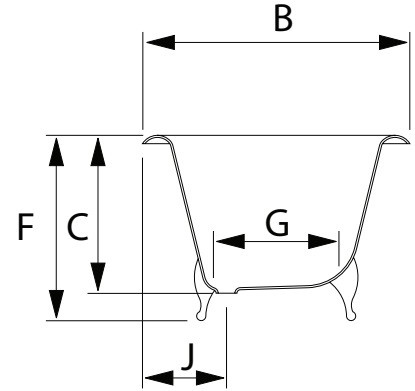

Basin Stand Collection	
Cast Iron Baths	Bentley Baths

1700	1700	780	475	1560	620	585	450	372	-	275	1008	-	-	-	-	-	
	A	B	C	D	E	F	G	H	I	J	L	M	N	O	P	Q	R

1700	
KG	LT
PESO/WEIGHT	VOL.
130	190

We recommend that all products are purchased with the assistance of a specialist bathroom retailer and always installed by an experienced installer who is a member of a recognized association. All sizes quoted are nominal: items may vary by plus or minus 2% against the figures quoted. When planning installations where dimensions are critical, it is essential that the space allowed for individual items is physically checked. Imperial Bathrooms can not be held liable for any costs associated with items not fitting in any given area. The contents of this statement are based on information correct at the time of publication. We reserve the right to make alterations and changes in product characteristics, fixing, packaging, operation etc at any time without notice.