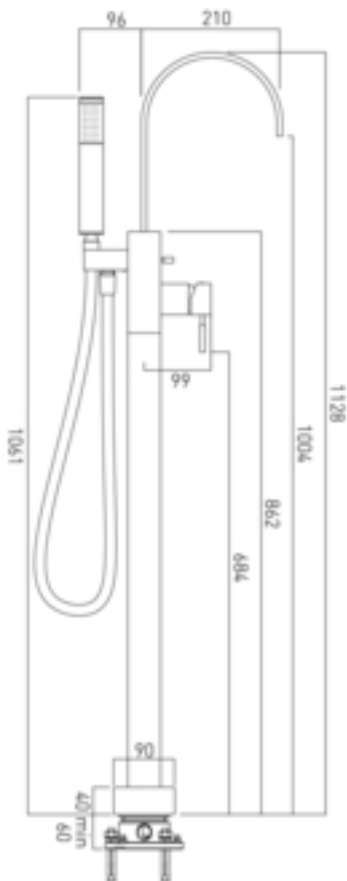

Technical sheet: INS-133+K

- bath shower mixer with shower kit
- floor mounted
- with swivel spout
- ceramic cartridge CAR-K40A
- 2 x 1/2" inlets
- minimum operating pressure 3.0 bar HP
- chrome

Technical drawing